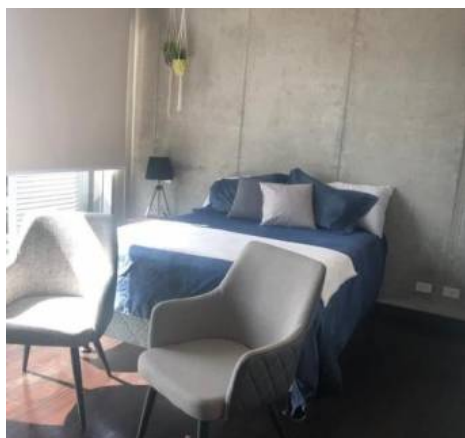

TERRAQUEA Exclusive Condominium in Rohrmoser LOFT Type, Unique Finishes

Agent Info

Name: Terraquea Real Estate
Email: andresm@terraquea.com
First Name: Terraquea
Last Name: Real Estate
Main phone number: +506 8349-8624
Other phone number: +506 8538-9249
Website: <http://www.terraquea.com>
Country: Costa Rica
Province: San José
City: San José
District: Mata Redonda
Address: Sabana

About me:

Somos una empresa especializada en la asesoría en comercialización de propiedades residenciales, estamos altamente orientados a entender las necesidades de nuestros clientes individuales, familias o empresas, quienes buscan vivir o invertir en bienes raíces en el Gran Área Metropolitana de Costa Rica. Nuestra experiencia nos ha permitido obtener un amplio conocimiento del mercado.